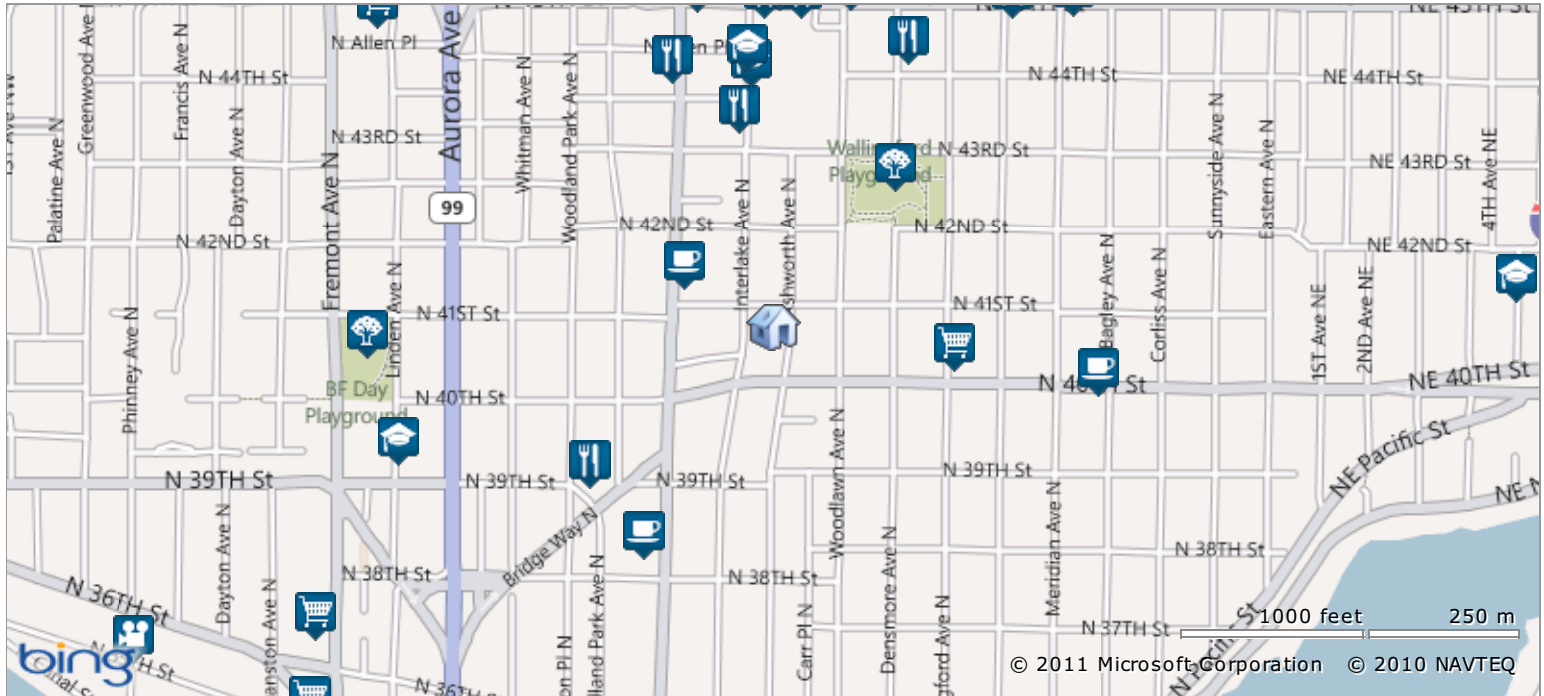

4015 Ashworth Ave N Seattle, WA 98103

Jane Jacobs

My Realty Company
206-555-1212 - jane@jacobs.com
www.myrealty.com

This home is located a few blocks from the heart of the Wallingford neighborhood. The restaurants and cafes of the Fremont neighborhood are also within walking distance. Located within the John Stanford International School District reference area.

Walk Score®

92

Out of 100

Walker's Paradise

Restaurants

Rocking Wok Taiwanese Cuisine	4301 Interlake Ave N	0.21mi
Art of The Table	1054 N 39th St	0.26mi
Tutta Bella Neapolitan Pizzeria	4411 Stone Way N	0.28mi
Julias Restaurants	1714 N 44th St	0.31mi
Smash Wine Bar & Bistro	1401 N 45th St	0.32mi
Chile Pepper Restaurant	1427 N 45th St	0.32mi

Coffee

J & M Coffee	4110 Stone Way N	0.11mi
Michaelo Espresso Inc	3801 Stone Way N	0.28mi
Mally's Espresso Cafe	1309 N 45th St	0.34mi
Irwin's Coffee Shop	2123 N 40th St	0.34mi
Diva Espresso	4615 Stone Way N	0.42mi
Tully's Coffee	2100 N 45th St	0.46mi

Groceries

The Durn Good Grocery	4002 Wallingford Ave N	0.19mi
Bee Well Vitamin Shop	1901 N 45th St	0.4mi
Qfc-Quality Food Centers Inc	1801 N 46th St	0.42mi
Marketime Foods	4416 Fremont Ave N	0.52mi
Fremont Red Apple Market	3601 Fremont Ave N	0.58mi
PCC Natural Markets - Fremont	600 N 34th St	0.64mi