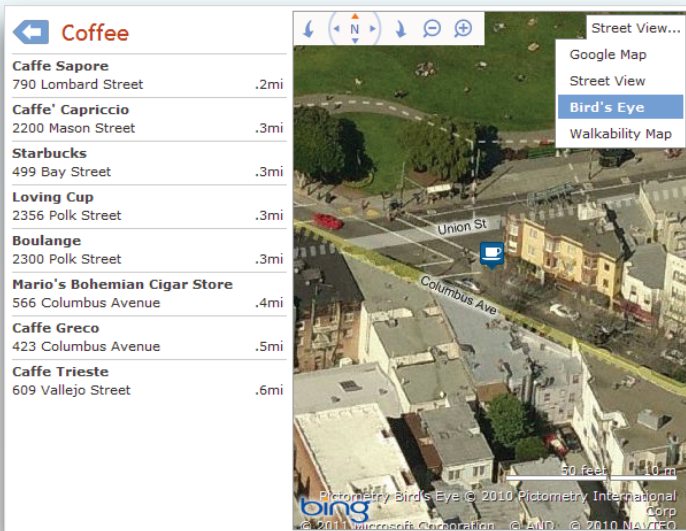

Add Walk Score® to Your Site

Join over 10,000 sites that use Walk Score today

WHY WALK SCORE?

- ✓ Engage your site visitors with an interactive map of what's nearby
- ✓ Commute reports and public transit options help your customers understand their transportation options
- ✓ Highly customizable including residential, commercial and travel amenity categories
- ✓ Implement in hours, no maintenance, works across all of your platforms (Web, tablet, phone)
- ✓ FREE and premium options