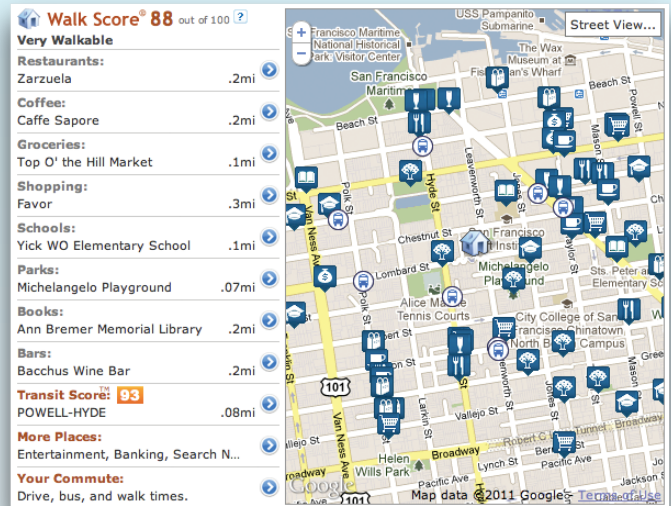

Add Walk Score® to Your Site

Join over 10,000 sites that use Walk Score today

WHY WALK SCORE?

- ✓ Engage your site visitors with an interactive map of what's nearby
- ✓ Commute reports and public transit options help your customers understand their transportation options
- ✓ Highly customizable including residential, commercial and travel amenity categories
- ✓ Implement in hours, no maintenance, works across all of your platforms (Web, tablet, phone)
- ✓ FREE and premium options

WHY PREMIUM?

- ✓ No ads
- ✓ Customizable
- ✓ Remove links
- ✓ Walk Score APIs
- ✓ Public transit
- ✓ Transit Score®

PREMIUM PRICING

- ✓ \$25/month up to 25,000 monthly visitors
- ✓ \$90/month up to 100,000 monthly visitors
- ✓ Higher volume site? Multiple domains? Contact us for more information about our Enterprise services.